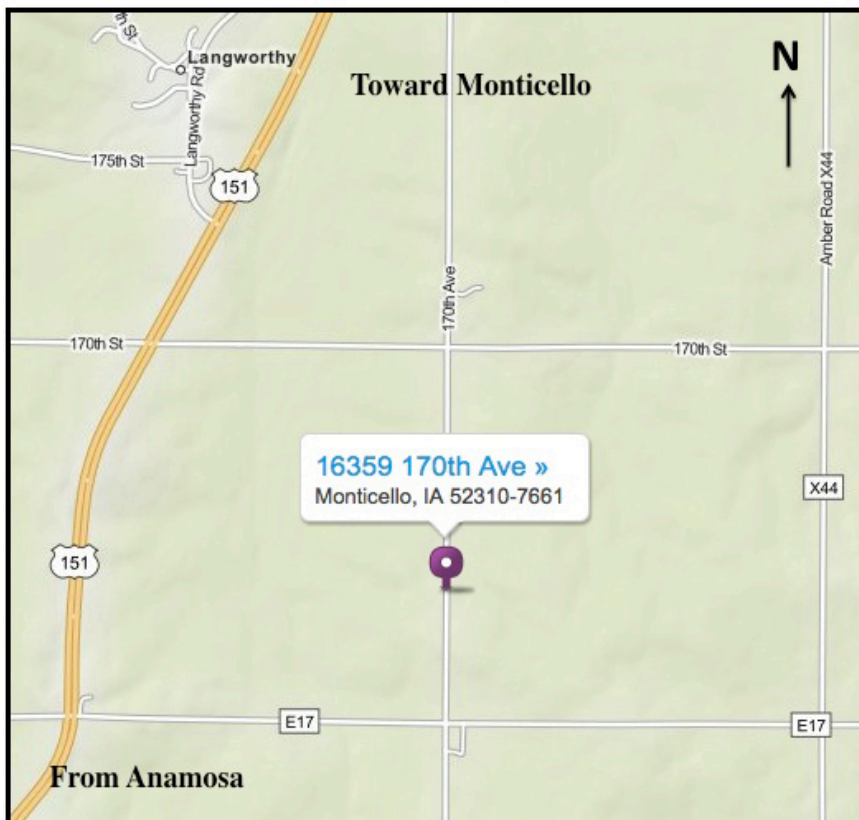

The Pumpkin Patch Pizzazz

16359 170th AVE • Monticello, IA 52310

DIRECTIONS

From Anamosa/Marion area:

Take HWY 151 North past J&P Cycles. Turn right (east) on E17 (mile marker 59). Then go just 1 mile and turn left (north) on 170th AVE.—Pumpkin Patch Pizzazz is the second farm on the left . (16359). [See map.](#)

From Monticello:

Take Business HWY 151, South, past Kromminga Motors for 4 miles, turn right (West) on 170th Street. Take the next left (north) on 170th AVE.—Pumpkin Patch Pizzazz is the first farm on the right. (16359) . [See map.](#)

From Cascade:

Take HWY 151 South to exit 63. Turn left (South) onto Amber Rd X44. Go two miles to 170th Street, turn right (West). Take the next left (South) onto 170th AVE.—Pumpkin Patch Pizzazz is the first farm on the right. (16359). [See map.](#)